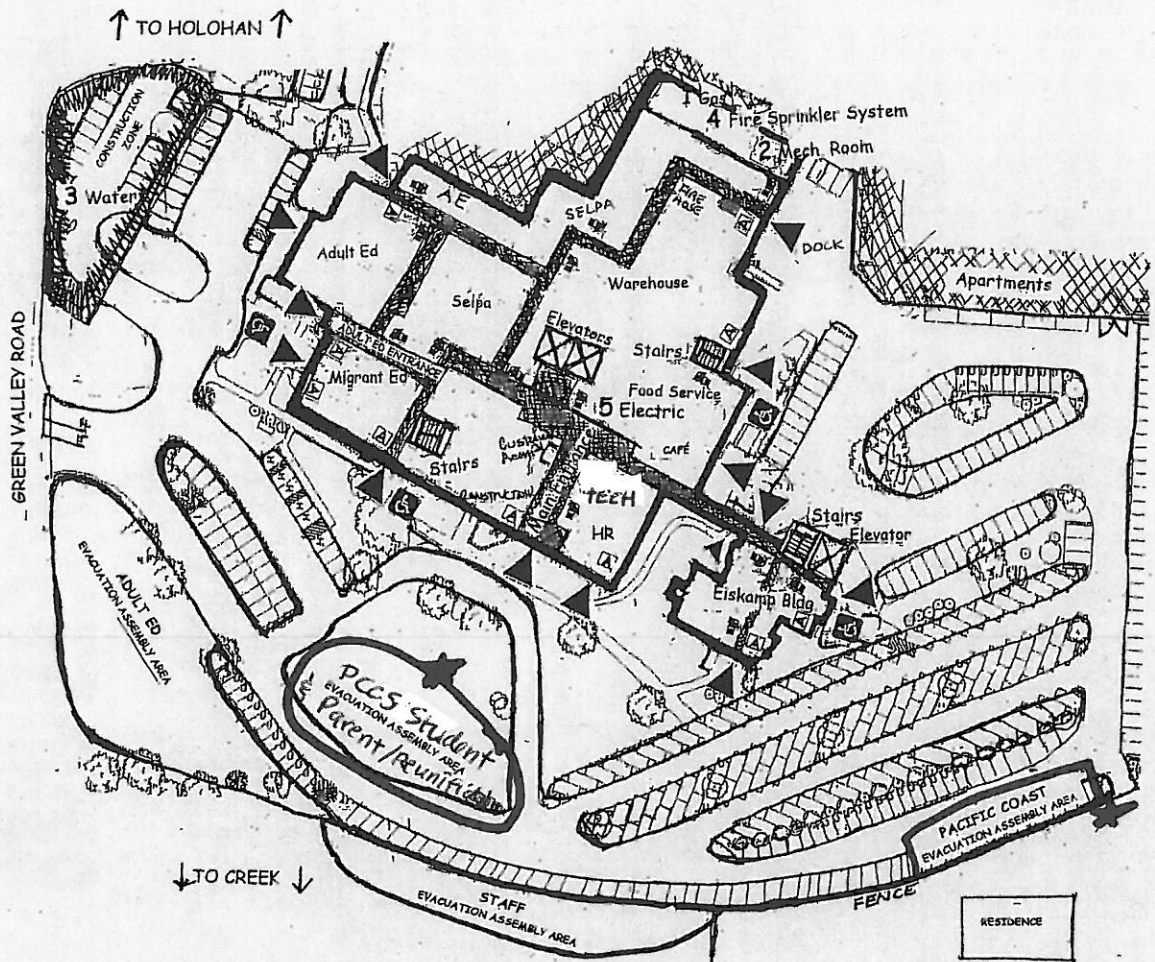

PVUSD  
The Towers  
Legend

- ▲ Exit
- ⊠ Elevator
- Ⓐ Fire Alarm
- 🔥 Fire Extinguisher
- ♿ Waiting Area for Disabled Persons
- 🚪 Stairs

- 1 Gas
- 2 Mech. Room
- 3 Water
- 4 Fire Sprinkler System
- 5 Electric

PVUSD DISTRICT OFFICE EMERGENCY PROCEDURES

★ Note

Students "evacuation site" by residence

★ Parent/Student Reunification site (#1) is front lawn with U-shaped driveway